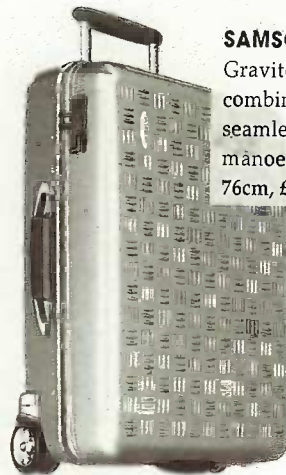

FIVE OF THE BEST... SUITCASES FOR CRUISES

DELSEY CARISMA

Ultra-chic and luxurious, the latest from the Parisian luggage label has a soft lining, laundry and shoe bags, tie holder and built-in section dividers. 79cm hand trolley, £299, +44 (0)20 8731 3530, delsey.com

SAMSONITE GRAVITON UPRIGHT

Graviton's ultra-modern twin-wheel system combined with shock absorbers delivers seamless motion and makes it easy to manoeuvre on board from deck to cabin. 76cm, £199, +44 (0)20 8564 4222, samsonite.com